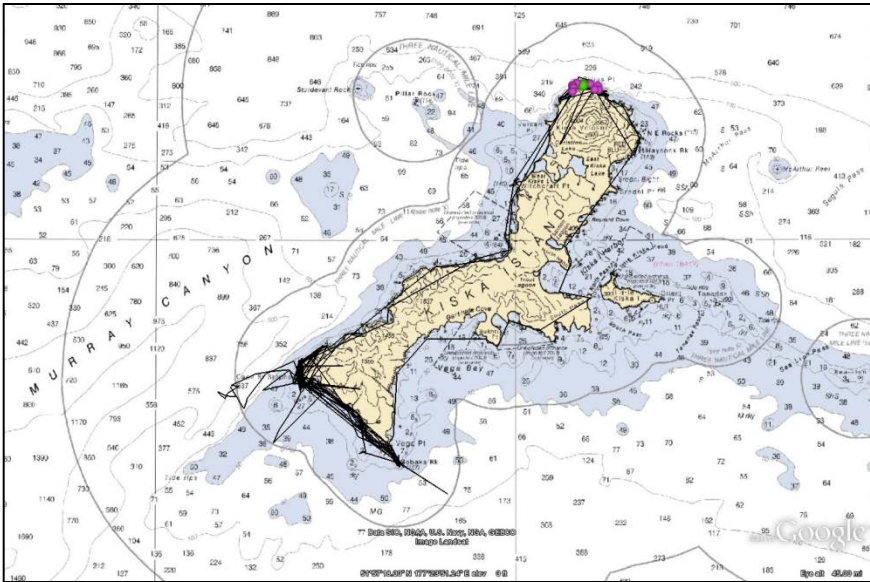

Background

This is an update of positions for three adult female Steller sea lions carrying satellite-linked tags, deployed in October 2014. A tag attached to the third sea lion stopped transmitting on October 30; her second tag is scheduled to start transmitting December 11th. Maps are for informational purposes only as positions and track-lines are preliminary and subject to change. Study conducted under authority of ESA/MMPA Permit No. 18528.

Kiska sea lion '30'

Remained on the north side of Kiska Island. Locations from this period indicated in purple against simple interpolated track lines for her 59-day deployment period, current location in green.

Kiska sea lion '31'

Departed Little Sitkin Island on November 20<sup>th</sup>, then made multiple trips to the north and northeast of Amchitka Island from haulouts on the northern and eastern side of the island (most current location in green). Locations from this period indicated in purple against simple interpolated track lines for her 58-day deployment period.